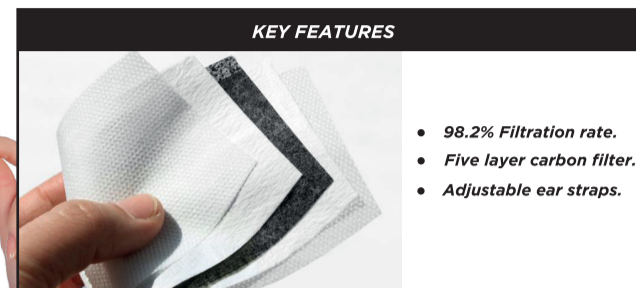

# REUSABLE FACE MASKS

NOW IN STOCK

Effective protection against airborne germs and allergens, dust, pollution and many more... Five layer PM2.5 activated carbon filter mask. Re-usable and washable with replacement filters. **Replace filter regularly and more often in dusty environments.**